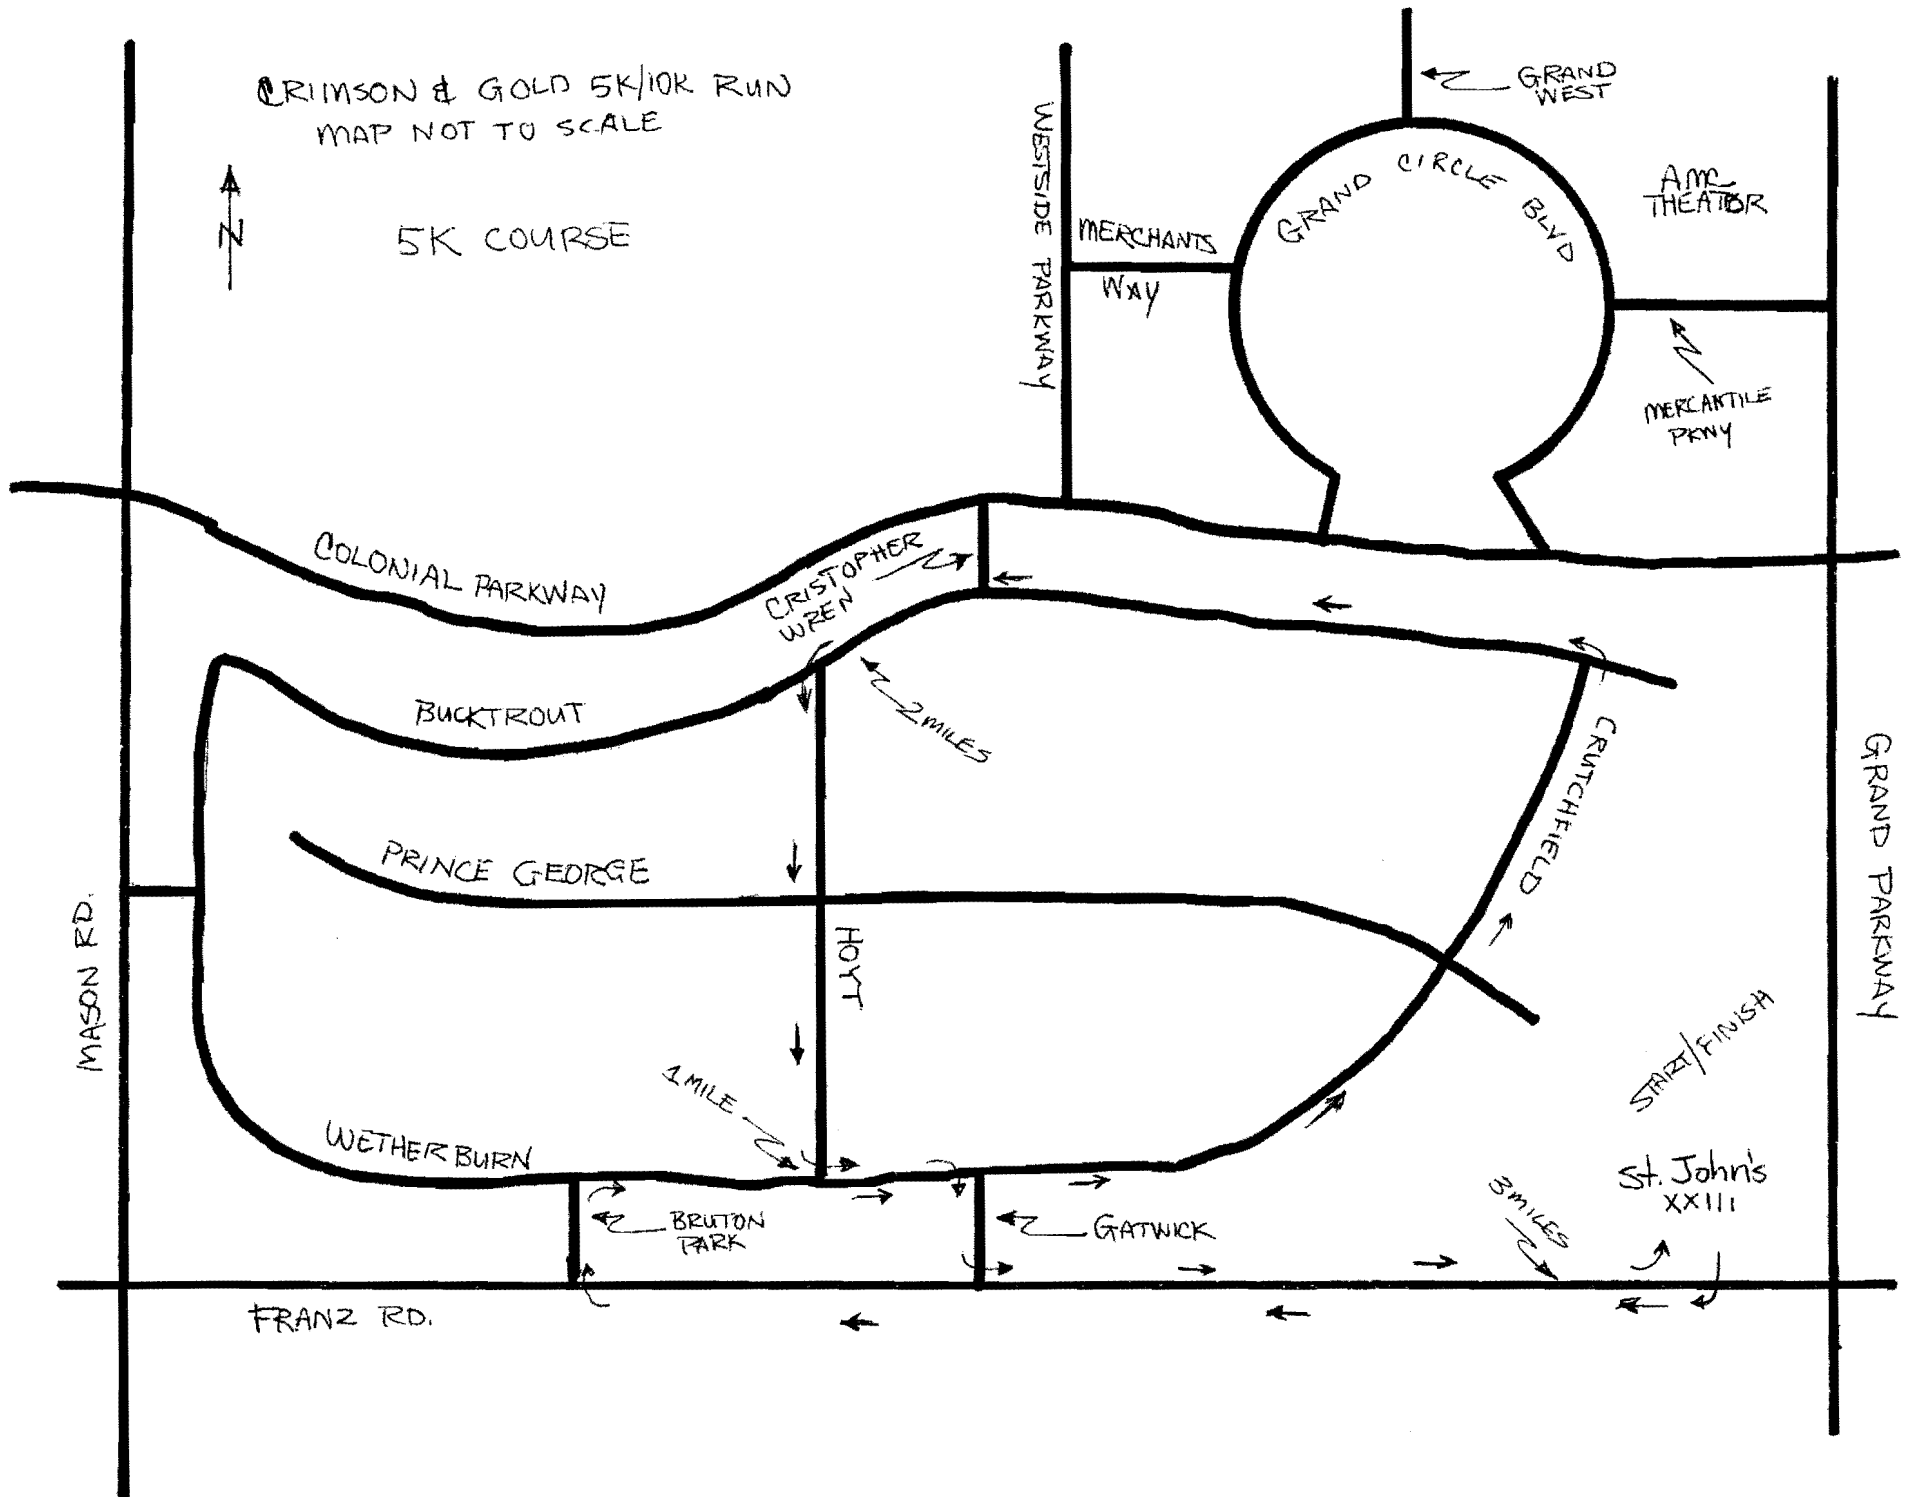

CRIMSON & GOLD 5K/10K RUN
MAP NOT TO SCALE

5K COURSE

MASON RD.

FRANZ RD.

BRUTON PARK

GATWICK

WETHERBURN

1 MILE

PRINCE GEORGE

HOPT

BUCKTROUT

2 MILES

COLONIAL PARKWAY

CHRISTOPHER WREN

WESTSIDE PARKWAY

MERCHANTS WAY

GRAND CIRCLE BLVD

GRAND WEST

AMC THEATER

MERCANTILE PKWY

GRAND PARKWAY

3 MILES

START/FINISH

St. John's XXIII